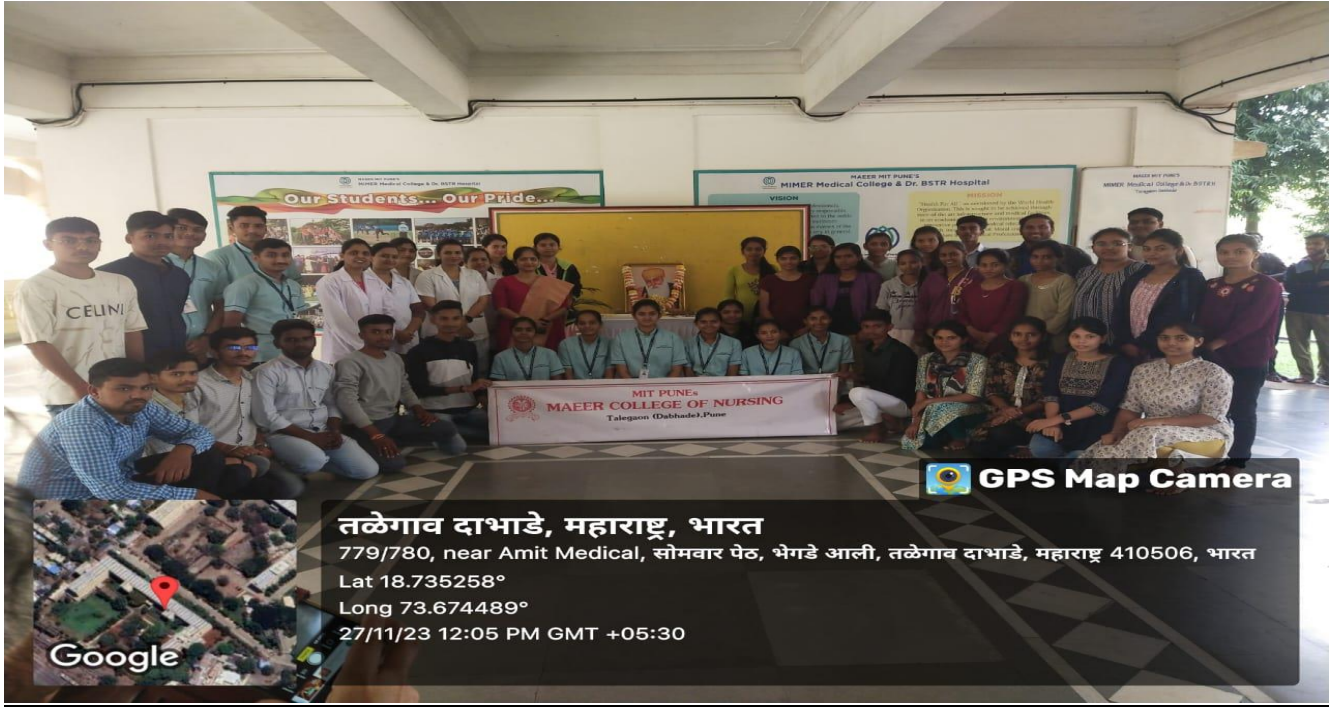

Guru Nanak Jayanti